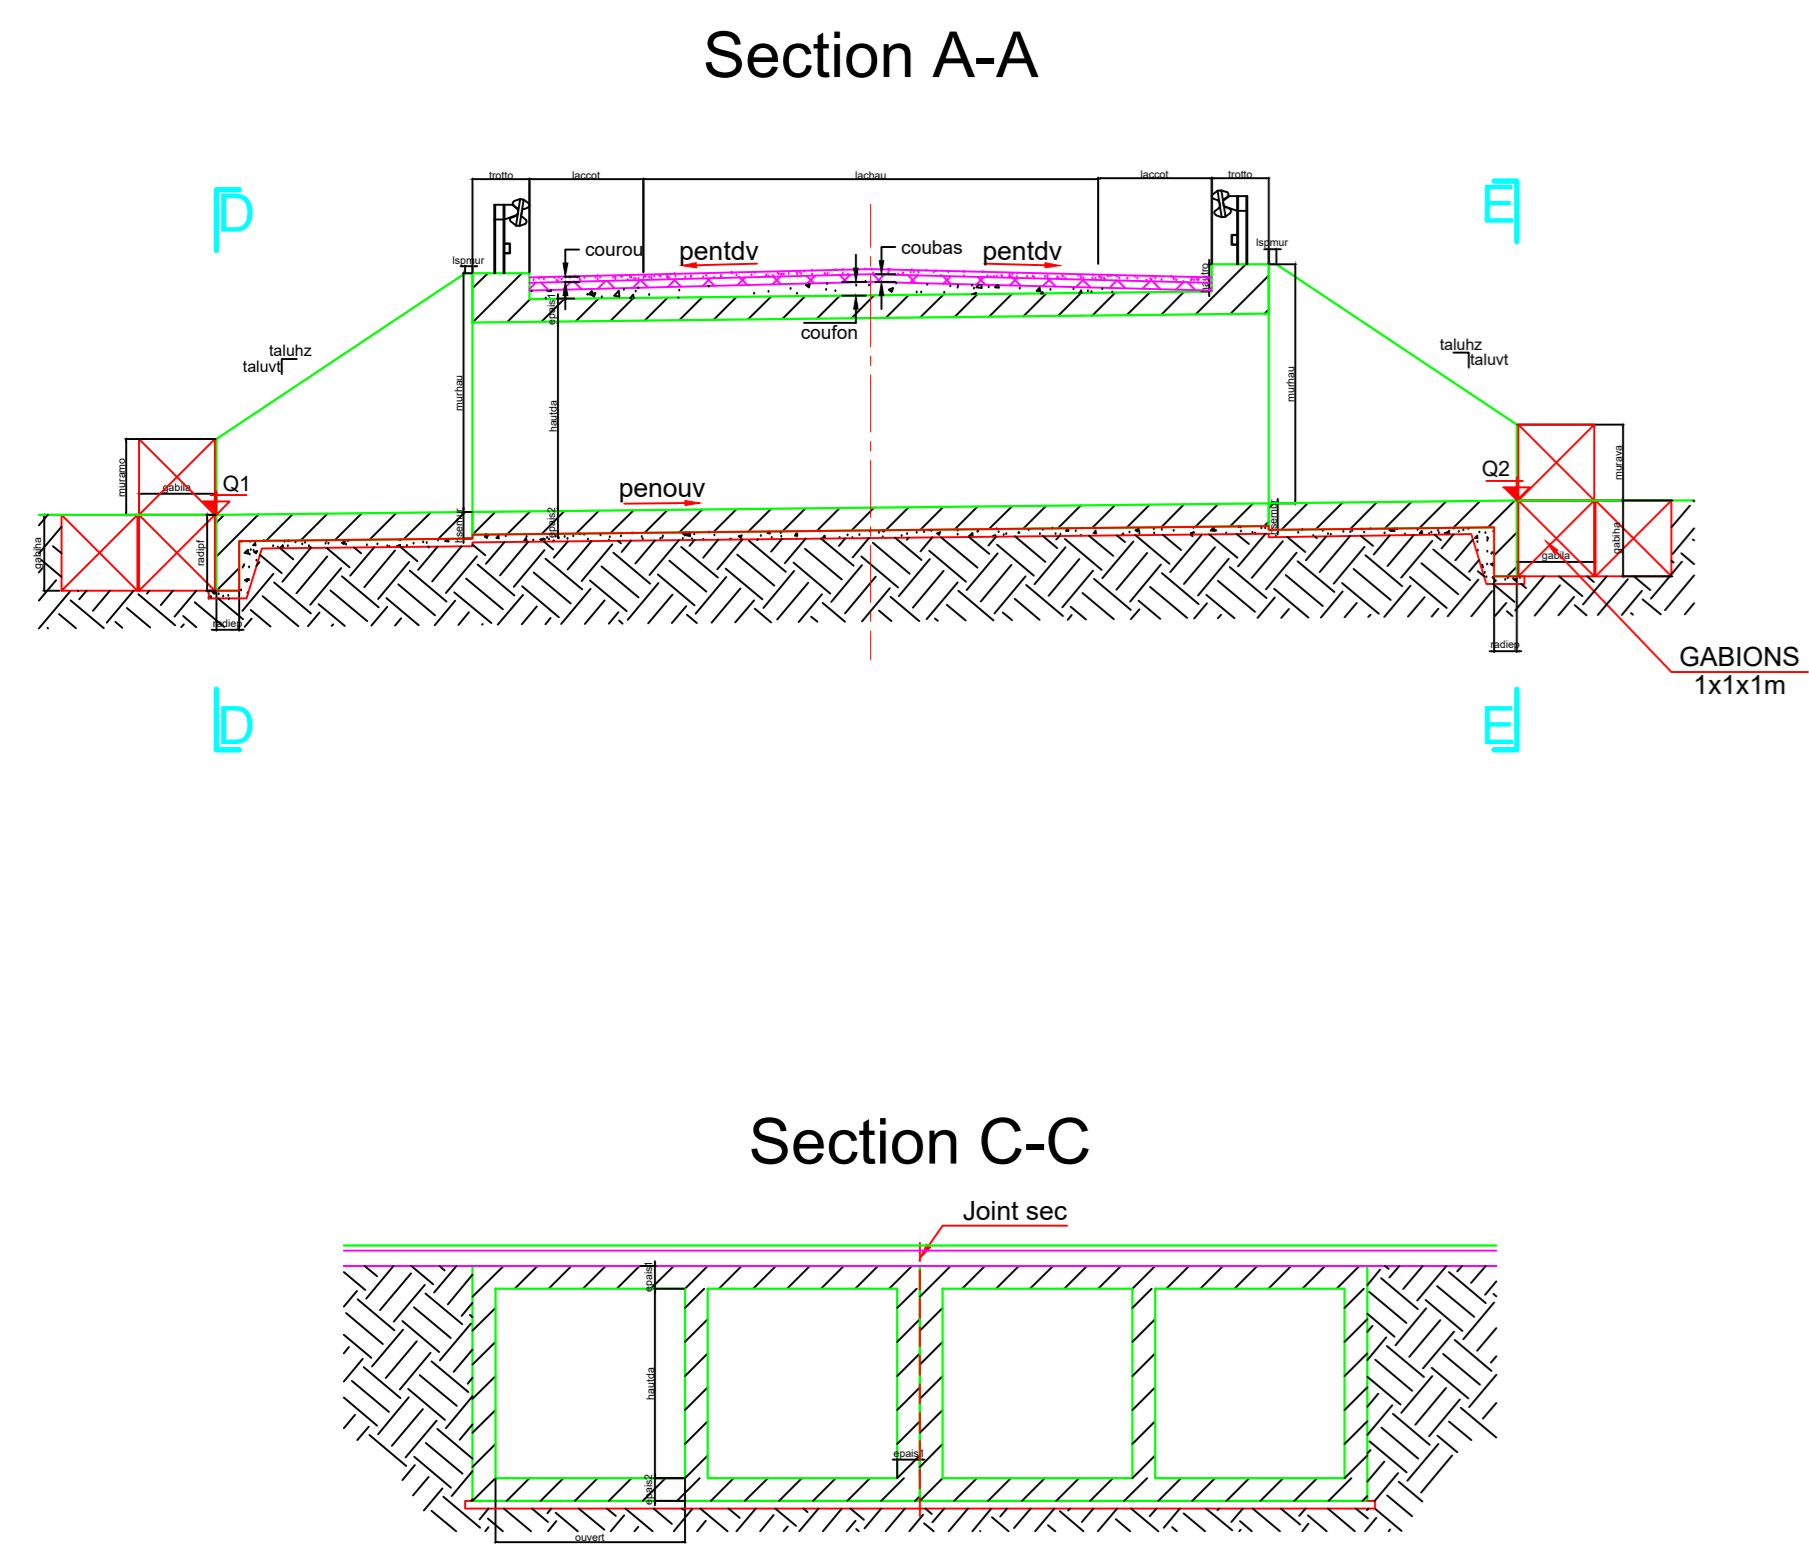

### CULVERT STANDARD FORMWORK at Km (U-Shaped Wing Wall)

Data File name:

Plan View

### CULVERT STANDARD FORMWORK at Km (Retaining Wall)

Data File name:

Plan View