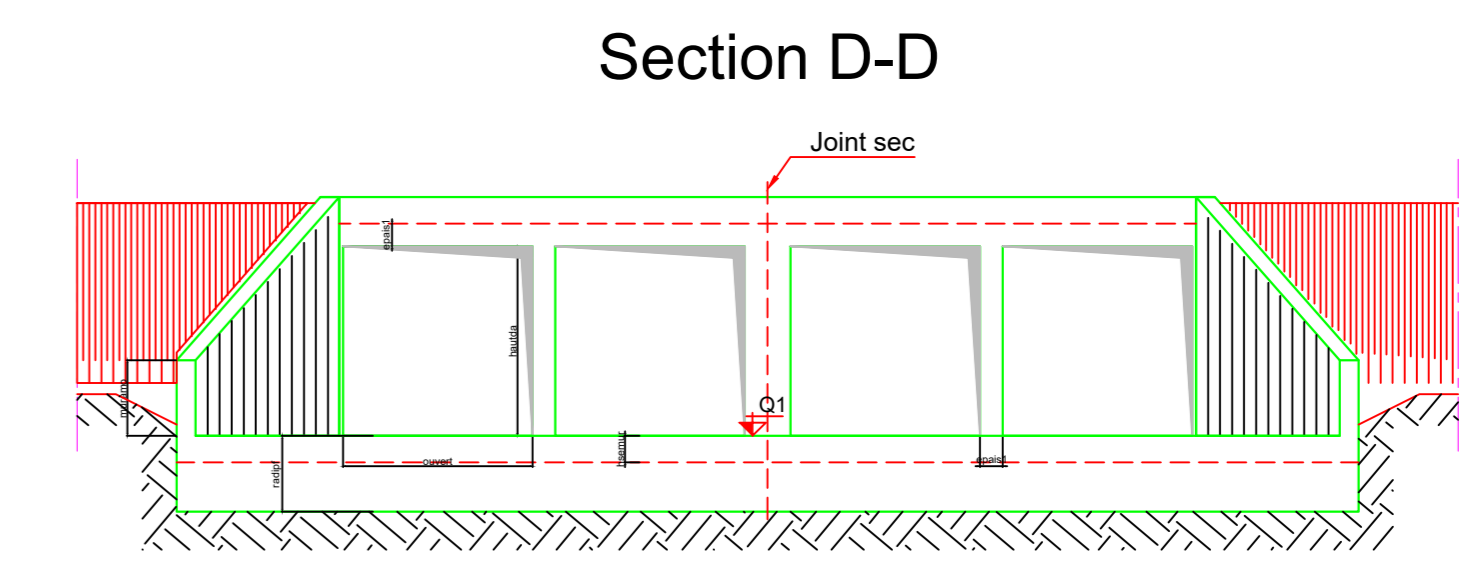

### CULVERT STANDARD FORMWORK at Km (U-Shaped Wing Wall)

Data File name:

Plan View

### CULVERT STANDARD FORMWORK at Km (Retaining Wall)

Data File name:

Plan View