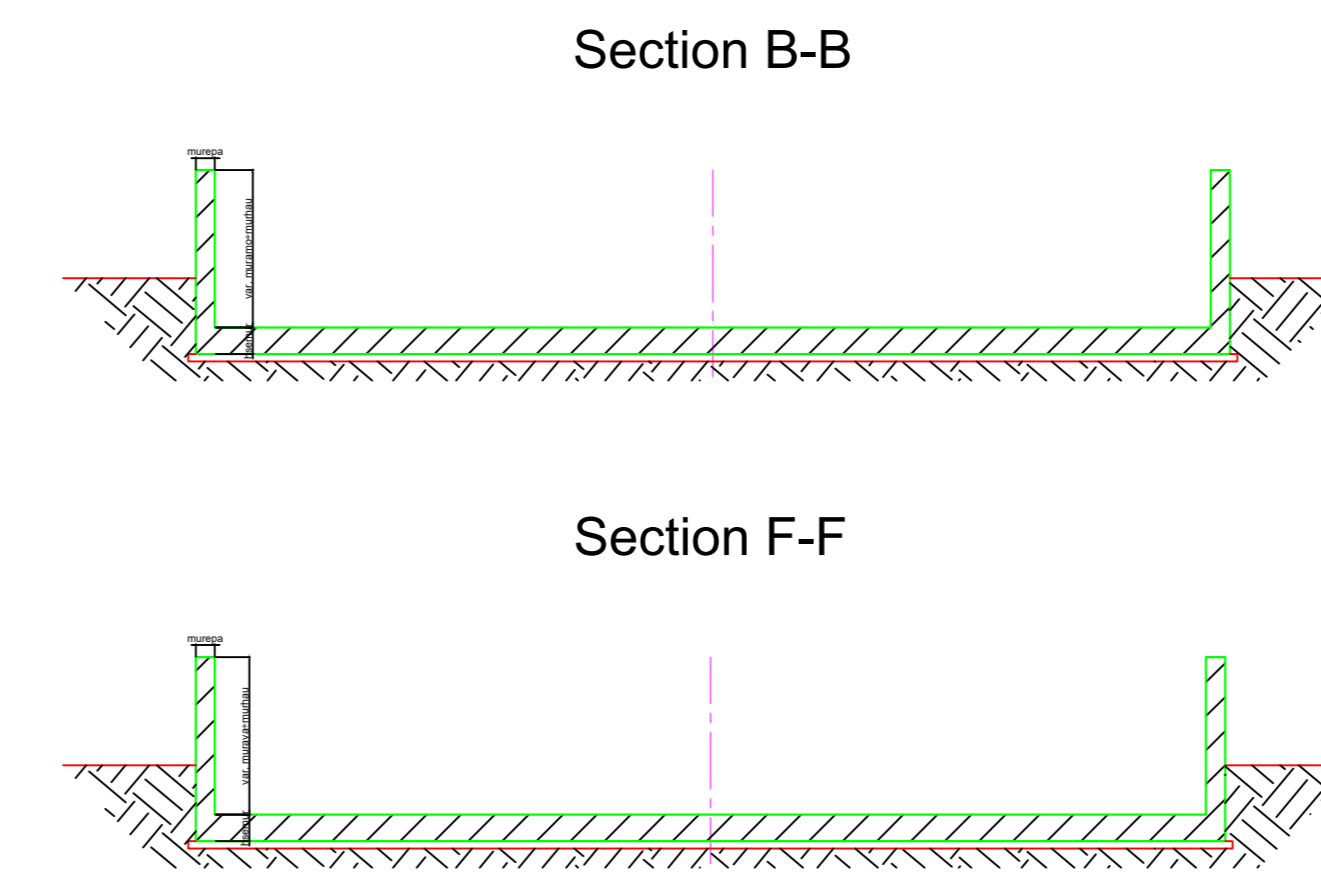

### CULVERT STANDARD FORMWORK at Km (U-Shaped Wing Wall)

Data File name:

Plan View

### CULVERT STANDARD FORMWORK at Km (Retaining Wall)

Data File name:

Plan View