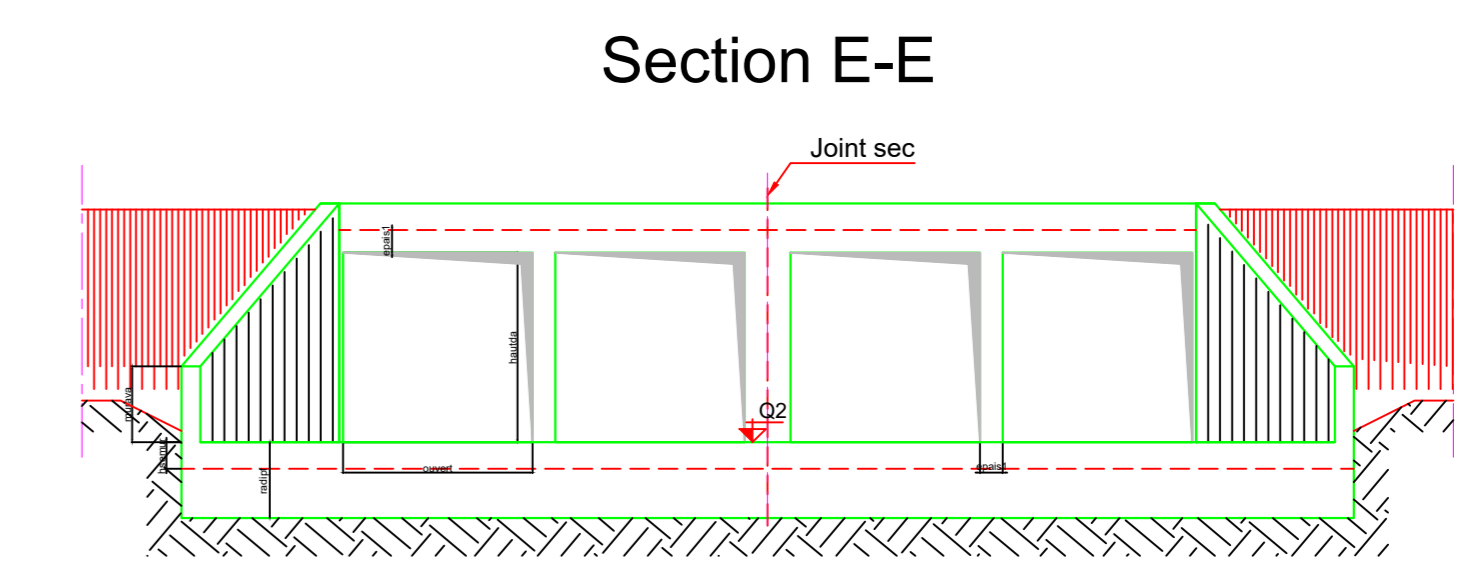

### CULVERT STANDARD FORMWORK at Km (U-Shaped Wing Wall)

Data File name:

Plan View

### CULVERT STANDARD FORMWORK at Km (Retaining Wall)

Data File name:

Plan View