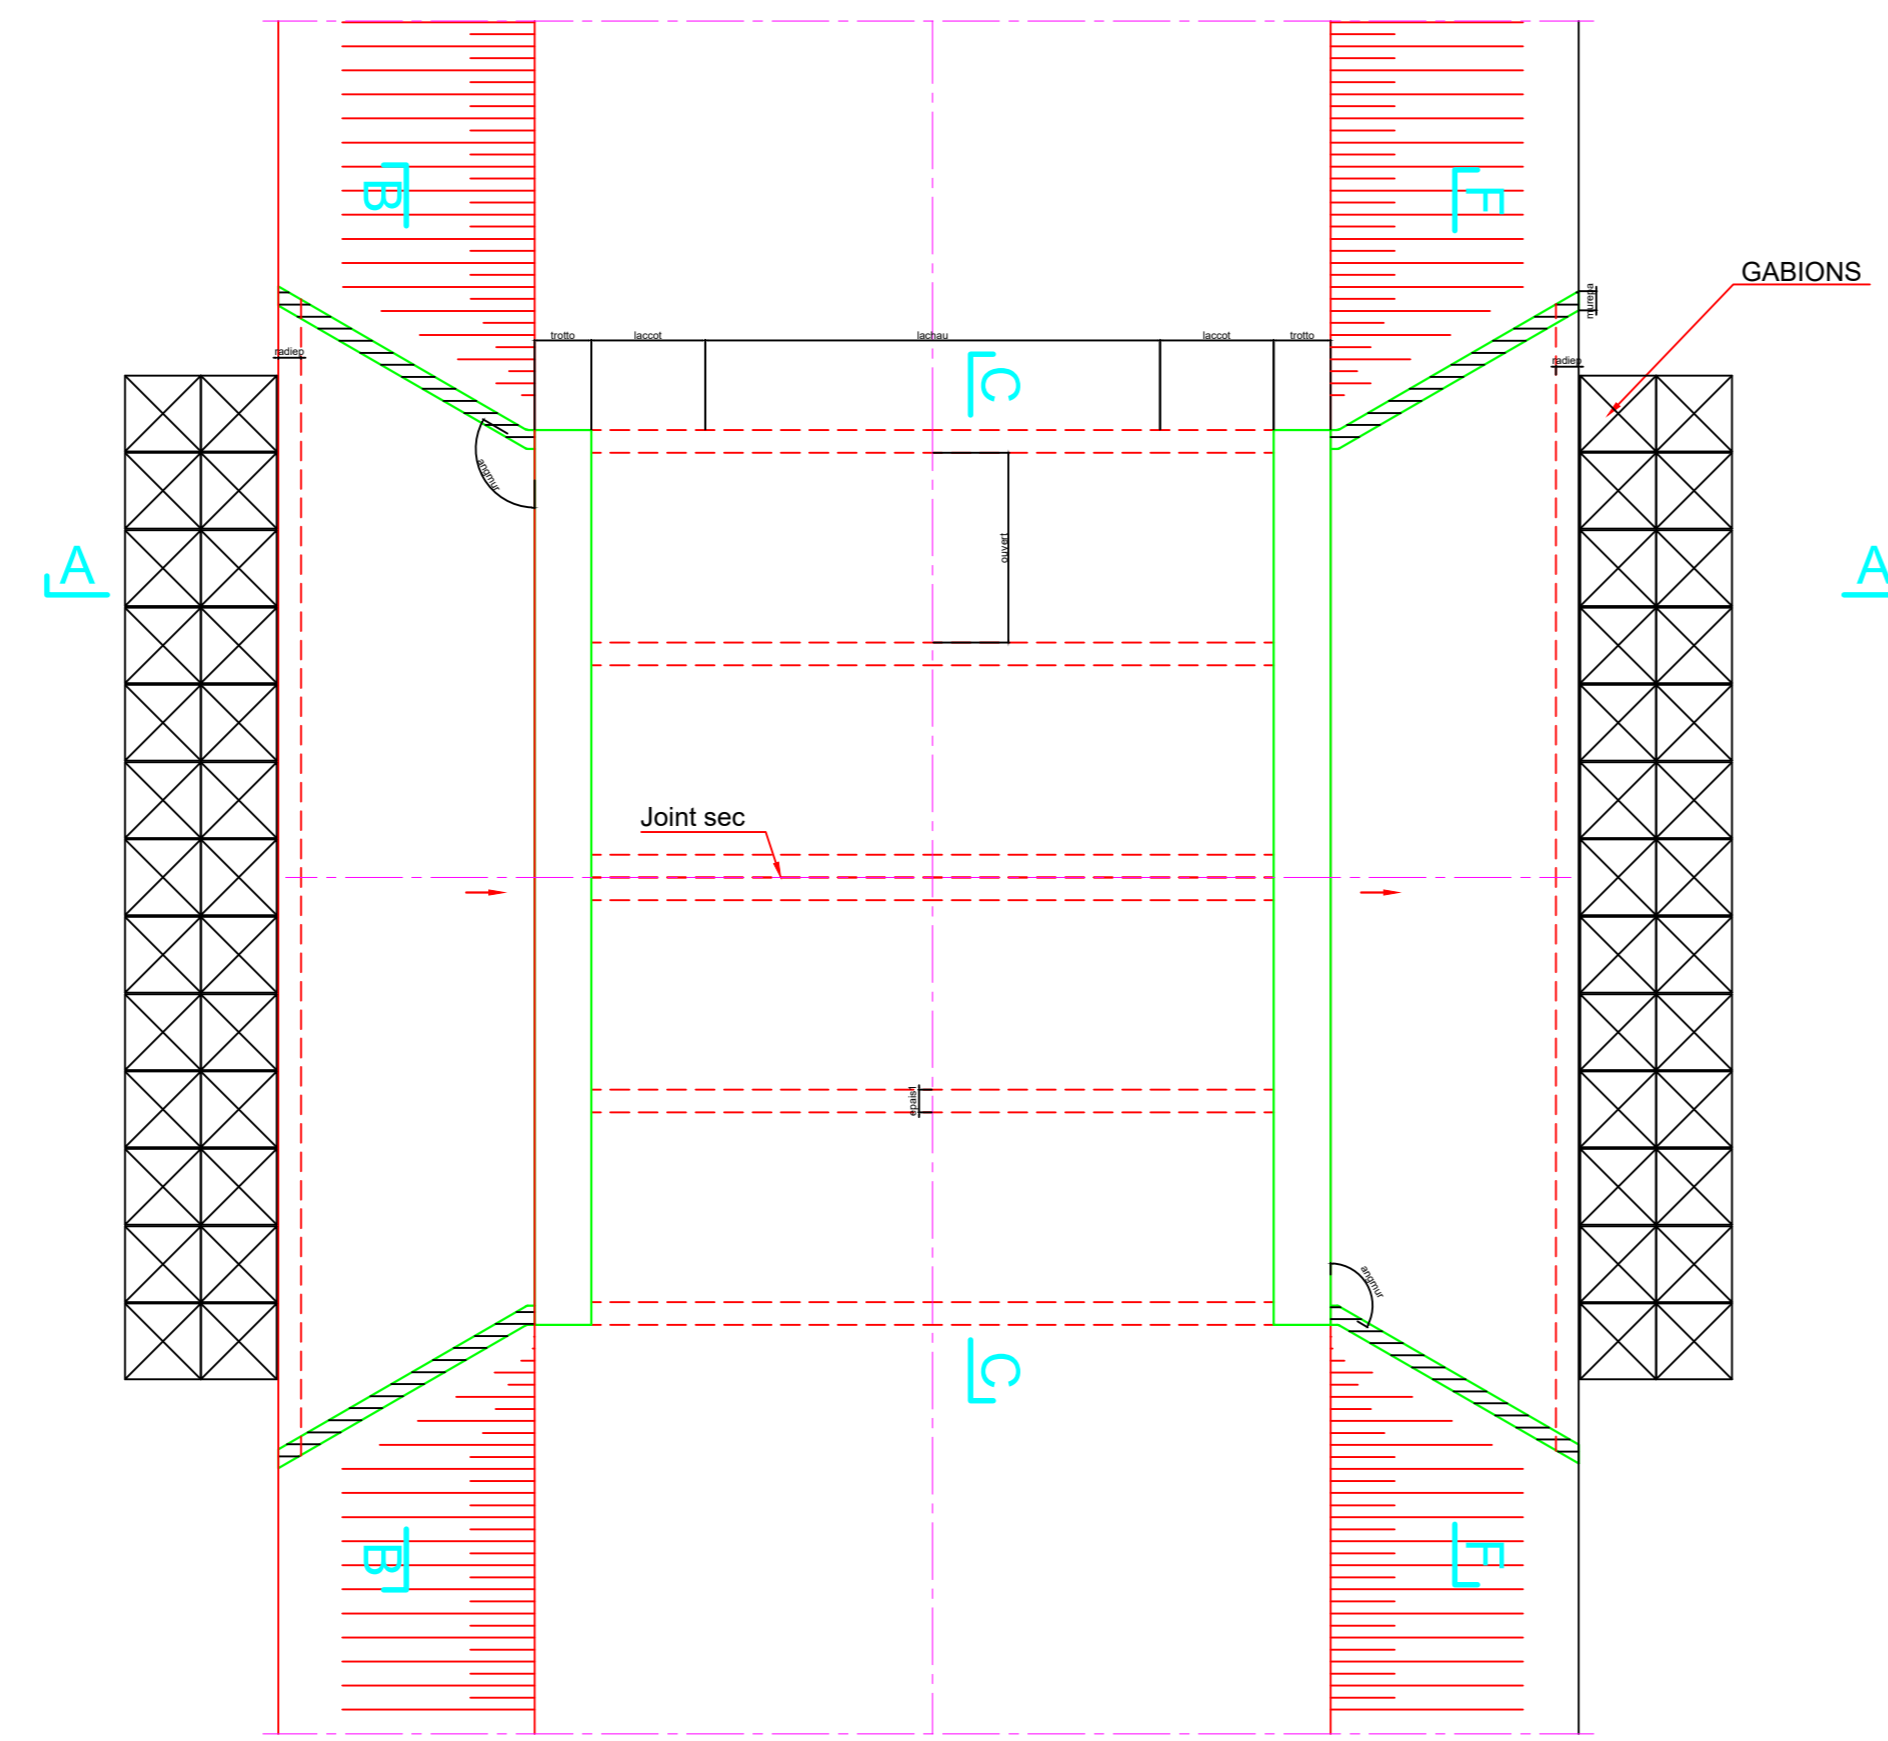

### CULVERT STANDARD FORMWORK at Km (U-Shaped Wing Wall)

Data File name:

Plan View

### CULVERT STANDARD FORMWORK at Km (Retaining Wall)

Data File name:

Plan View